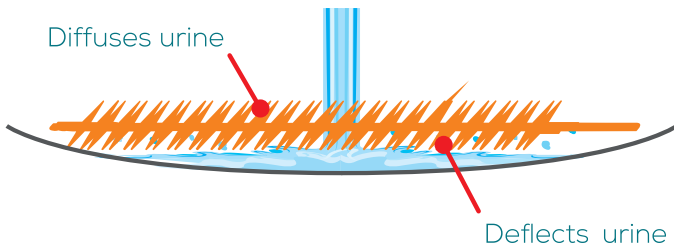

Perfect for turning small urinals into air fresheners

More fragrance than any similar sized urinal screen

Freshens stronger, longer

6" diameter

Ideal fit for smaller urinals

Unique double-sided slant design deflects and defuses urine

Prevents installation errors and keeps floors & shoes clean

Low VOC

Environmentally compliant

A BETTER ANGLE on splash prevention

Ideal for:

Male Urinals in Schools, Universities
Clubs, Restaurants, Offices, Shopping
Centres & Hotels

The SLANT 6 screen is perfect for those wanting Fresh washrooms at a more economical price.

Tech Specs

- Slanted fingers eliminate 99% of splash back
- No splash on user's shoes and pants
- No lingering urine smell...even after the restroom's been cleaned
- Creates a pleasant experience and leaves a good impression of your facility
- Patented high fragrance load- Freshens strong longer
- Double sided design- both sides reduce urine splash, preventing installation errors
- Contains beneficial bacteria that consumes odors at the source- keeps urinals and drains clean and smelling fresh
- Recyclable- better for the planet